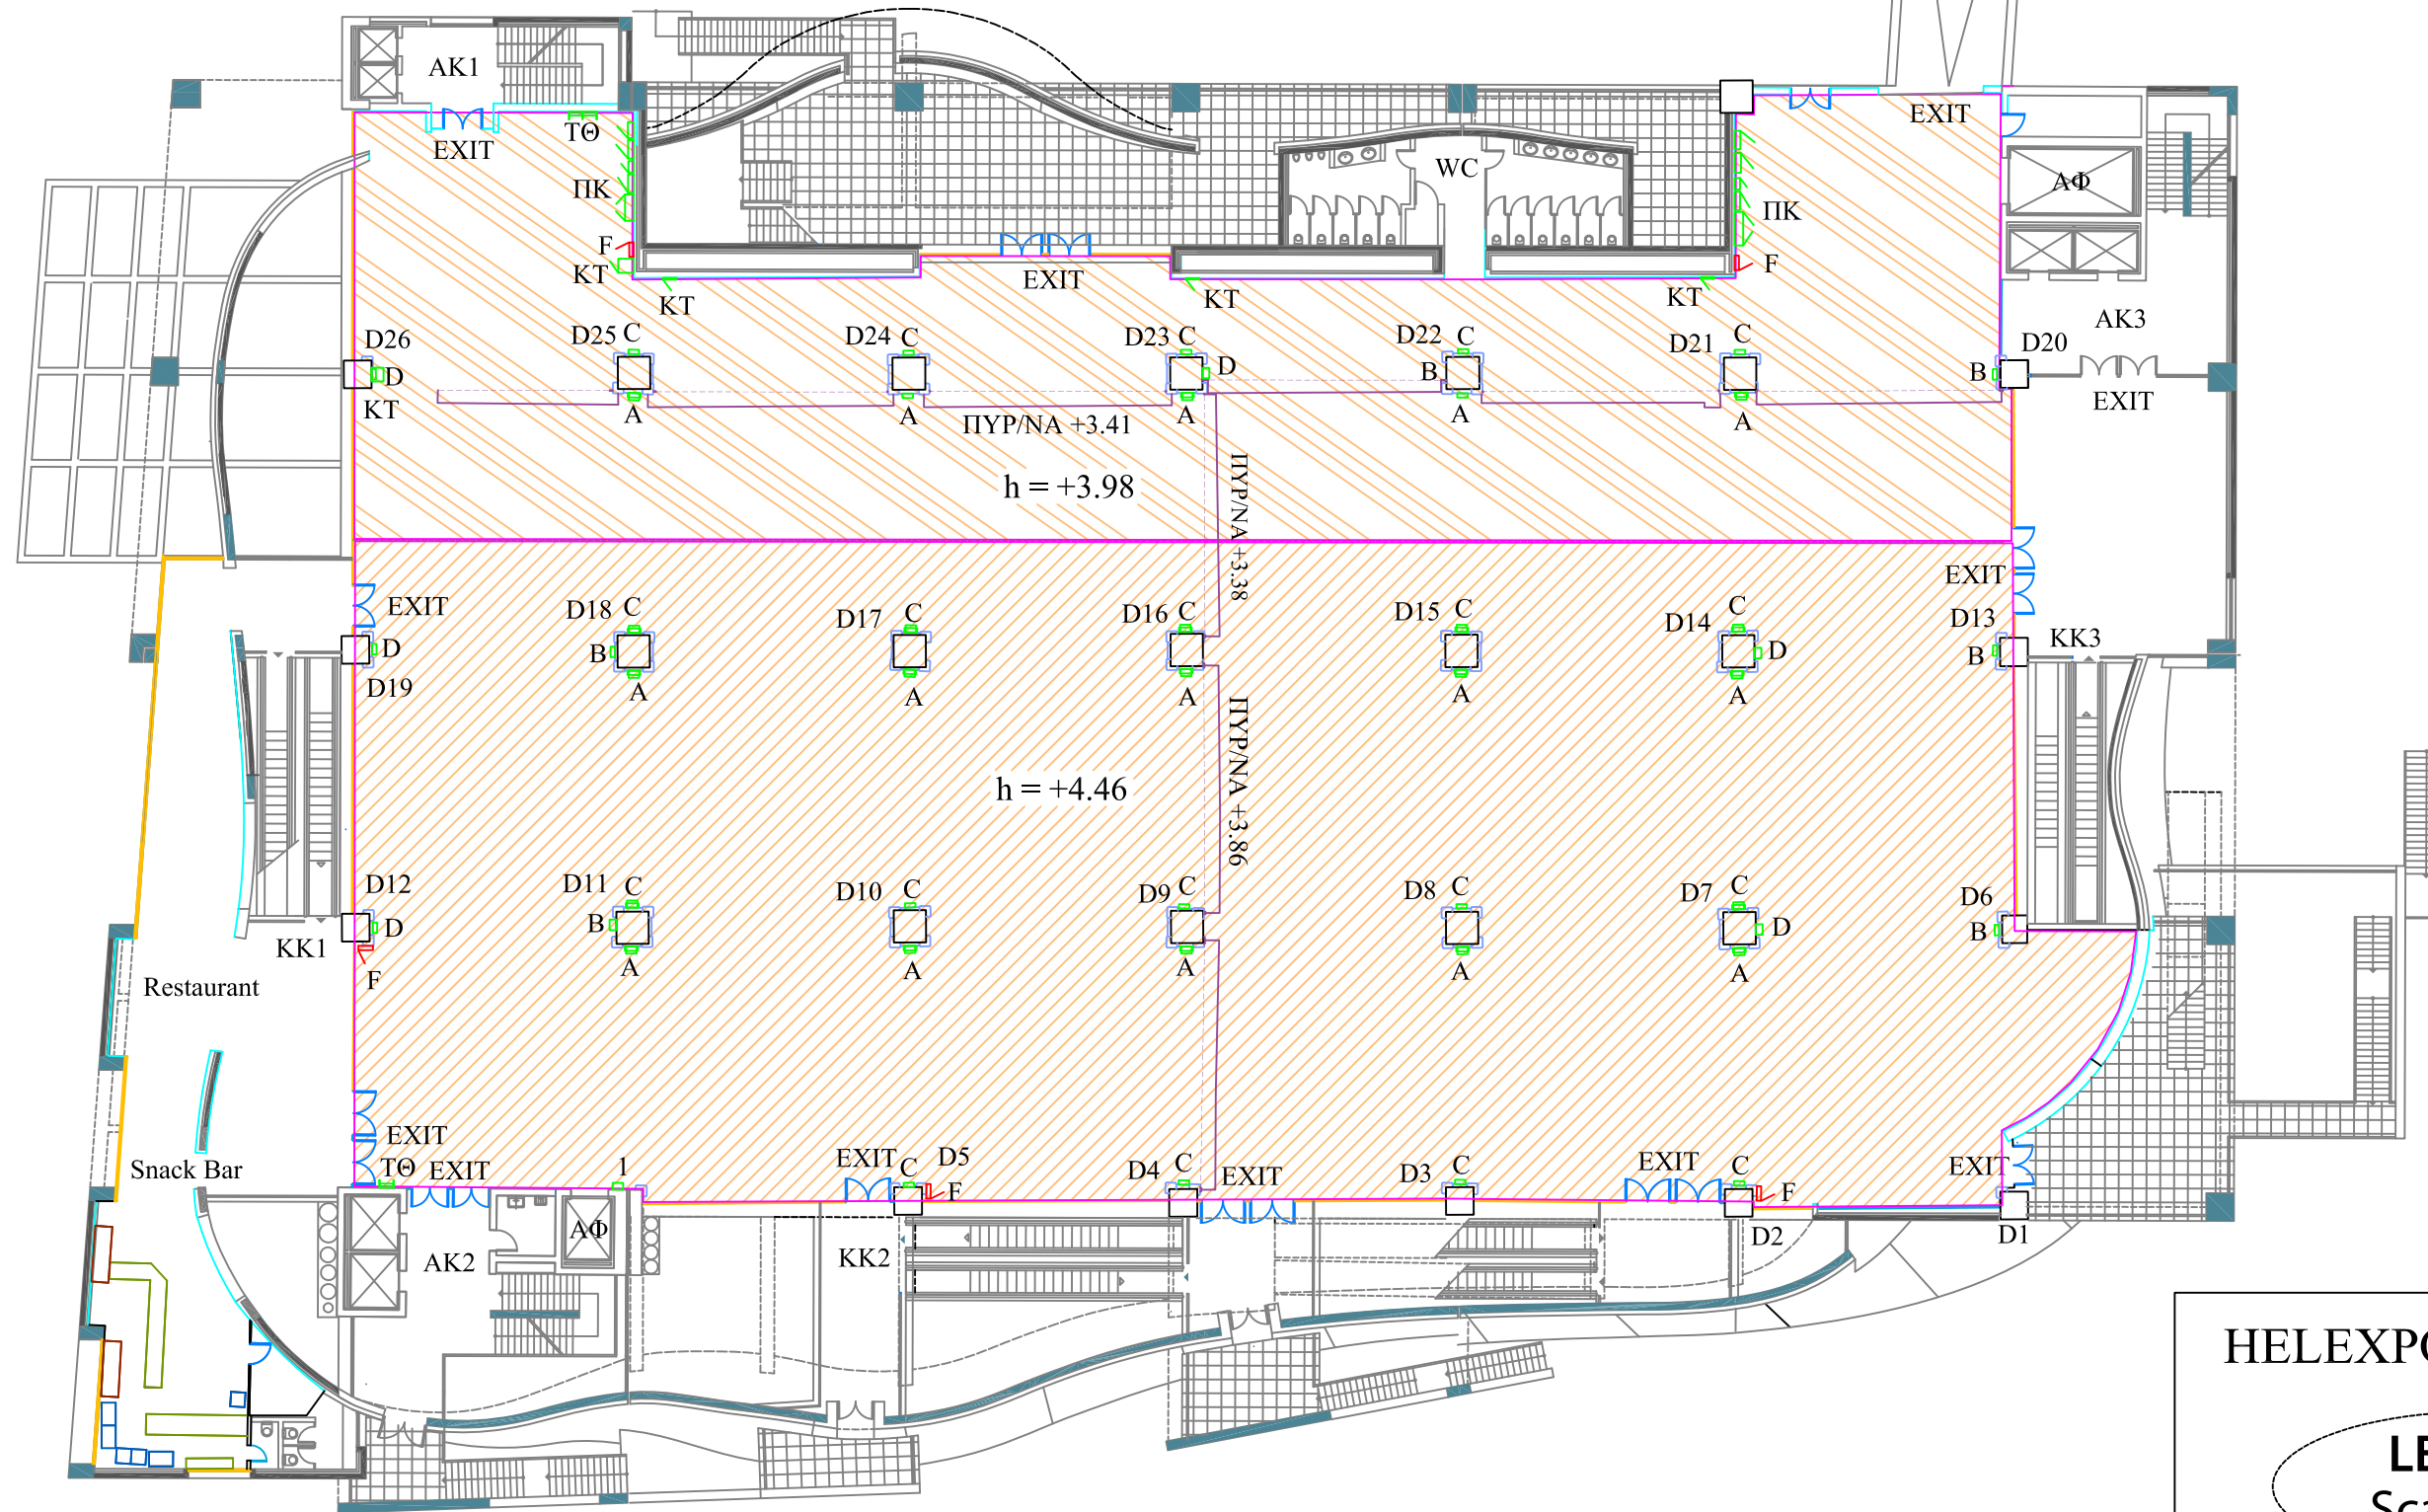

# LEVEL D

Agisilau Street - from Golden Hall

Kifissias Avenue

Dimokritou Street - from IASO

Diagora Street - from the Avenue

HELEXPO MAROUSSI

**LEVEL D**  
Scale 1 : 500

Total Area  
3.100 m<sup>2</sup>